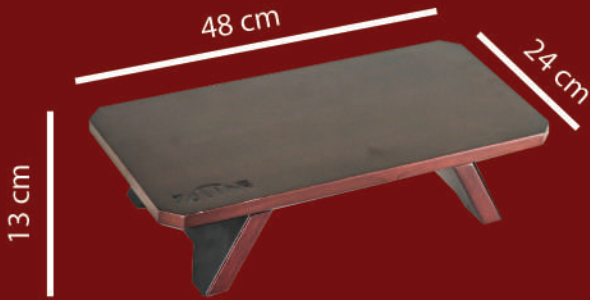

SMALL

HOPE

MEDIUM

LARGE

The Hope is our monitor stand with form follow function design, for your everyday use.

PRODUCT INFORMATION

Solid Wood
Ergonomic
Sturdy
High quality metal

PRODUCT WEIGHT

Small 3.5 kg
Medium 6 kg
Large 8 kg

IRON

 Black

SOLID WOOD

 Mindi Wood