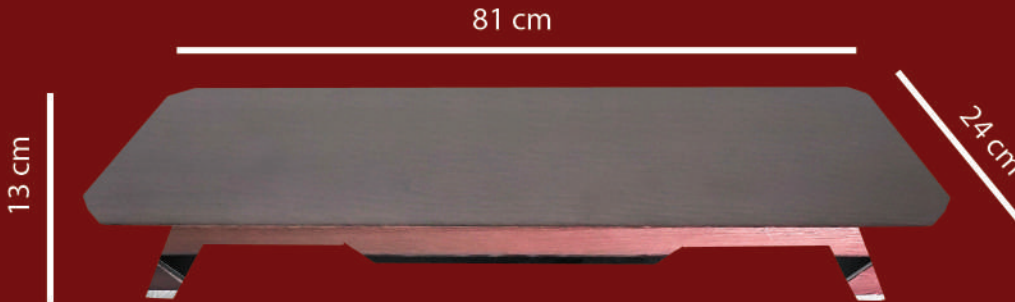

SMALL

HOPE

MEDIUM

LARGE

The Hope is our monitor stand with form follow function design, for your everyday use.

PRODUCT INFORMATION

Solid Wood
Ergonomic
Sturdy
High quality metal

PRODUCT WEIGHT

Small 3.5 kg
Medium 6 kg
Large 8 kg

IRON

 Black

SOLID WOOD

 Mindi Wood