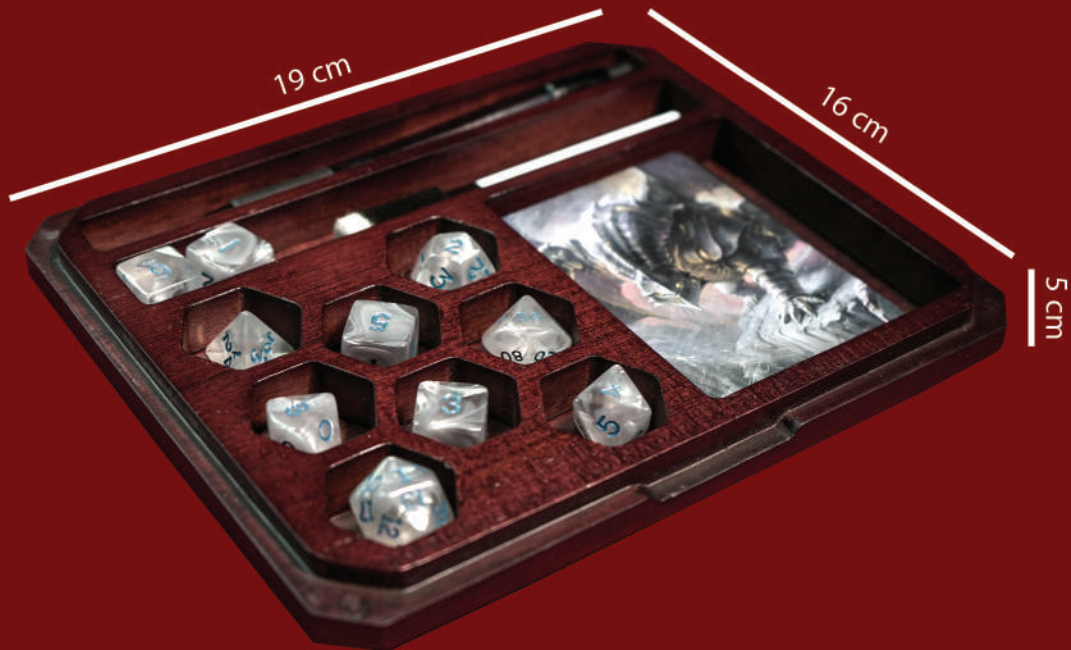

SMALL

FORTE

LARGE

The Serene is our headphone stand with a unique design to tidy things up for your everyday usage.

PRODUCT INFORMATION

Solid Wood
Ergonomic
Sturdy
High quality metal

PRODUCT WEIGHT

0.5 kg