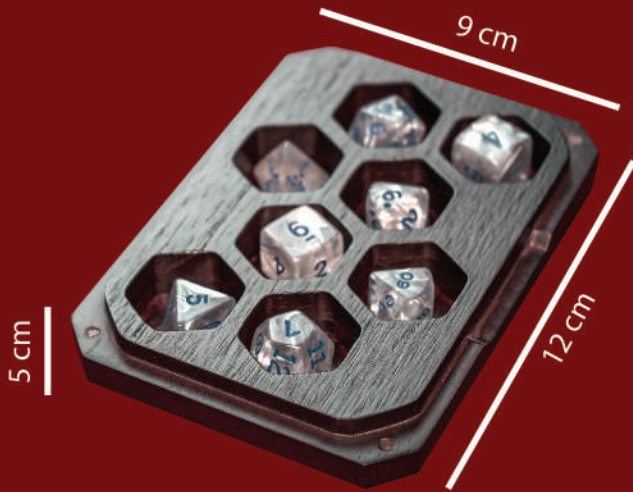

SMALL

FORTE

LARGE

The Serene is our headphone stand with a unique design to tidy things up for your everyday usage.

PRODUCT INFORMATION

Solid Wood
Ergonomic
Sturdy
High quality metal

PRODUCT WEIGHT

0.5 kg

IRON

 Black

SOLID WOOD

 Mindi Wood