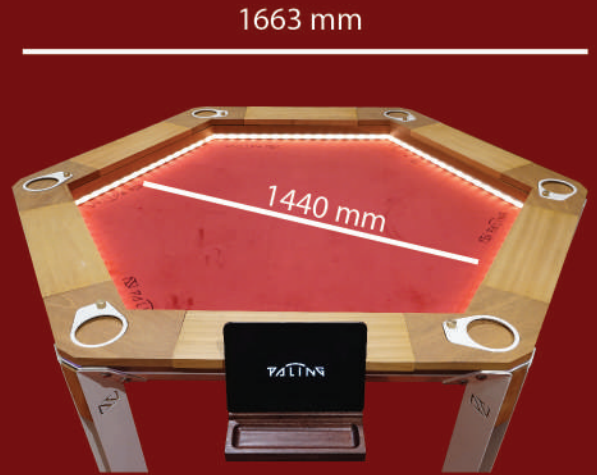

800 mm

The Brave represents the spirit of bravery, never giving up in the face of difficult obstacles. The Brave provides all the built-in accessory components such as: **cup holders, card holders, and dice tray.**

PRODUCT INFORMATION

- Solid Wood table top
- Suede Fabric
- Modular accessories
- LED light
- Knock-down legs
- Pop-up cup holder

PRODUCT WEIGHT

100kg

PACKAGING INFORMATION

204 x 183 x 68 cm

IRON

 White

SOLID WOOD

 Mindi Wood

RECOMMENDED FREE SPACE

3.5 x 3.5 m

BRAVE

Knock-down leg

LED light

Pop-up cup holder