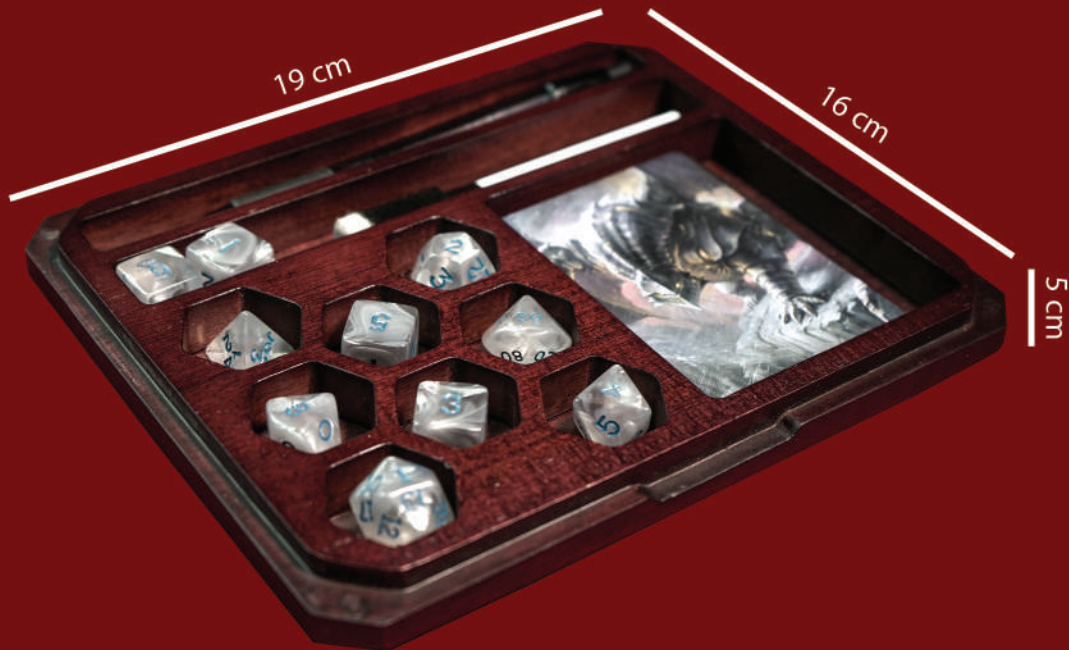

IRON

 Black

SOLID WOOD

 Mindi Wood

SMALL

FORTE

LARGE

The Serene is our headphone stand with a unique design to tidy things up for your everyday usage.