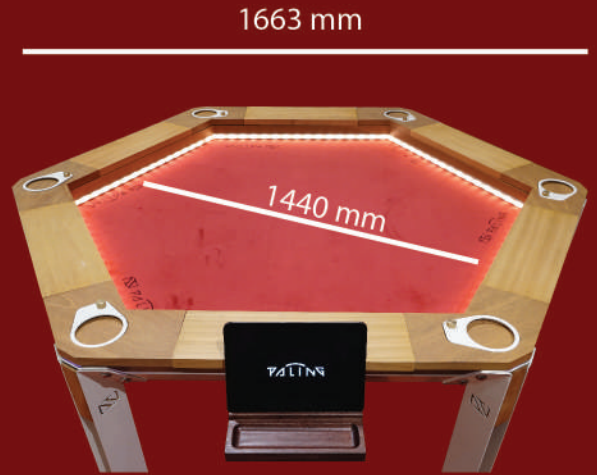

PRODUCT INFORMATION

Solid Wood table top
Suede Fabric
Modular accessories
LED light
Knock-down legs

PRODUCT WEIGHT

150kg

PACKAGING INFORMATION

300 x 160 x 74 cm

IRON

 Black

SOLID WOOD

 Mindi Wood

RECOMMENDED FREE SPACE

3 x 4.5 m

INITIATE

Suede Fabric

Knock-down leg

LED light

800 mm

The Brave represents the spirit of bravery, never giving up in the face of difficult obstacles. The Brave provides all the built-in accessory components such as: **cup holders, card holders, and dice tray.**

PRODUCT INFORMATION

- Solid Wood table top
- Suede Fabric
- Modular accessories
- LED light
- Knock-down legs
- Pop-up cup holder

PRODUCT WEIGHT

100kg

PACKAGING INFORMATION

204 x 183 x 68 cm

IRON

 White