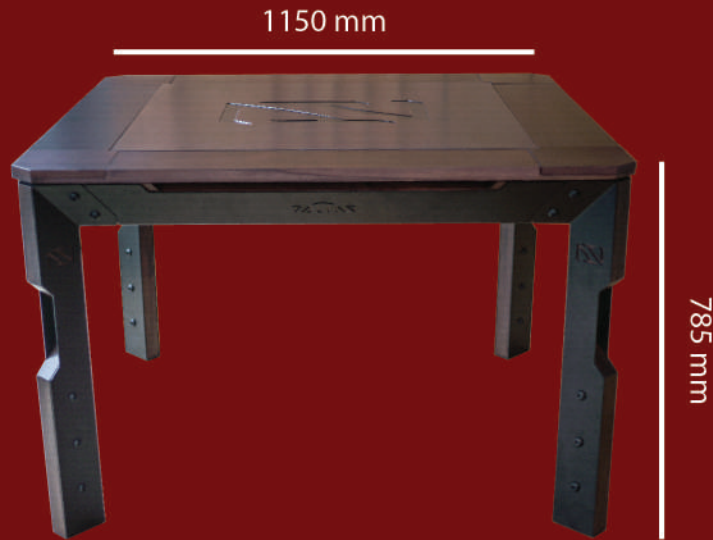

PRODUCT INFORMATION

Solid Wood table top
Suede Fabric
Modular accessories
LED light
Knock-down legs

PRODUCT WEIGHT

150kg

PACKAGING INFORMATION

300 x 160 x 74 cm

IRON

 Black

PRODUCT INFORMATION

- Solid Wood table top
- Suede Fabric
- Modular accessories
- LED light
- Knock-down legs
- Pop-up cup holder

PRODUCT WEIGHT

100kg

PACKAGING INFORMATION

204 x 183 x 68 cm

IRON

 White

SOLID WOOD

 Mindi Wood

RECOMMENDED FREE SPACE

3.5 x 3.5 m

BRAVE

Knock-down leg

LED light

Pop-up cup holder

PRODUCT INFORMATION

- High quality Plywood
- Suede Fabric
- Build in storage
- Double purpose play area
- Knock-down legs

PRODUCT WEIGHT

100kg

IRON

PACKAGING INFORMATION

170 x 170 x 74 cm

PLYWOOD