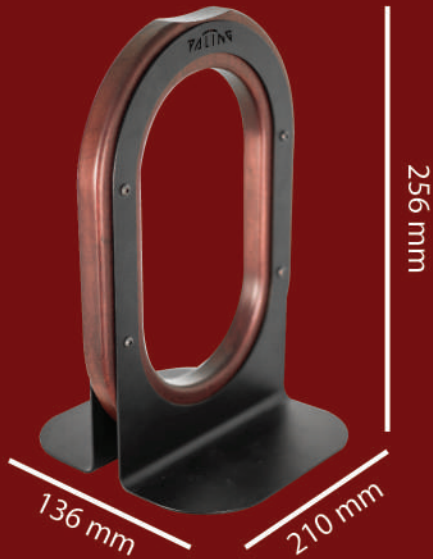

RECOMMENDED FREE SPACE

2.7 x 2.7 m

KNIGHT

Knock-down leg

Build in storage

Double purpose play area

SERENE

The Serene is our headphone stand with a unique design to tidy things up for your everyday usage.

PRODUCT INFORMATION

Solid Wood
Ergonomic
Sturdy
High quality metal

PRODUCT WEIGHT

100kg

IRON

 Black

PACKAGING INFORMATION

170 x 170 x 74 cm