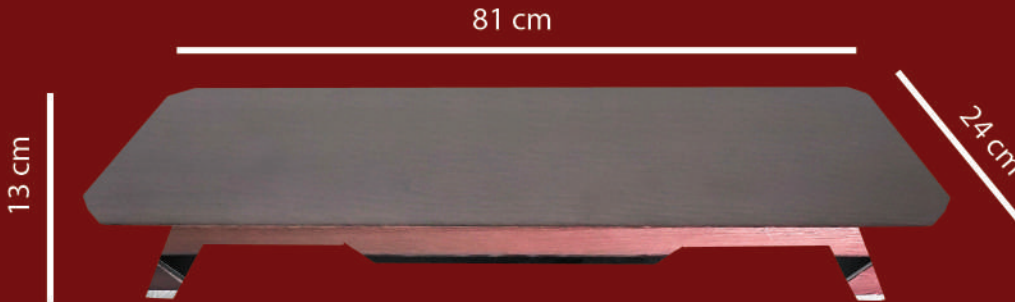

HOPE

MEDIUM