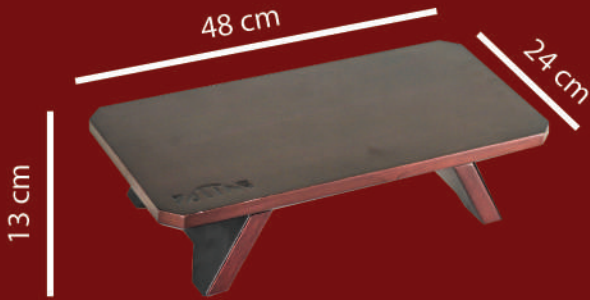

PRODUCT INFORMATION

Solid Wood
Ergonomic
Sturdy
High quality metal

PRODUCT WEIGHT

100kg

IRON

 Black

PACKAGING INFORMATION

170 x 170 x 74 cm

100kg

IRON

 Black

PACKAGING INFORMATION

170 x 170 x 74 cm

SOLID WOOD

 Mindi Wood

SMALL