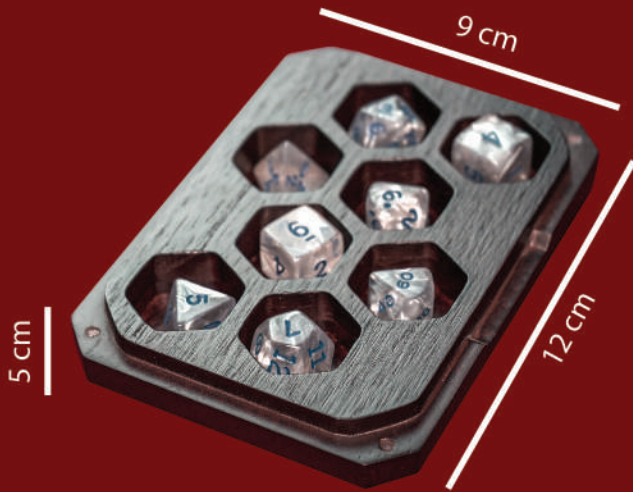

SMALL

FORTE